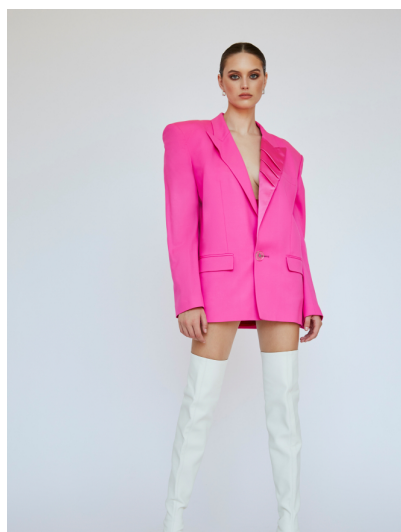

JASMINE JULIEN

HEIGHT 5' 10" (178CM) BUST 32A WAIST 25" (63.5CM) HIPS 34" (86.5CM) DRESS 2US (32EUR) SHOES 9½US HAIR BROWN
EYES BLUE

JASMINE JULIEN

HEIGHT 5' 10" (178CM) BUST 32A WAIST 25" (63.5CM) HIPS 34" (86.5CM) DRESS 2US (32EUR) SHOES 9½US HAIR BROWN EYES BLUE