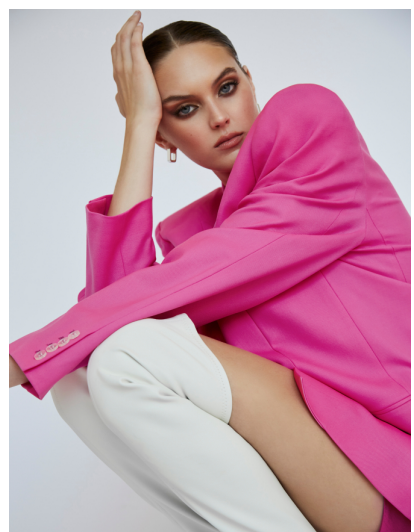

JASMINE JULIEN

HEIGHT 5' 10" (178CM) BUST 32A WAIST 25" (63.5CM) HIPS 34" (86.5CM) DRESS 2US (32EUR) SHOES 9½US HAIR BROWN
EYES BLUE

JASMINE JULIEN

HEIGHT 5' 10" (178CM) BUST 32A WAIST 25" (63.5CM) HIPS 34" (86.5CM) DRESS 2US (32EUR) SHOES 9½US HAIR BROWN EYES BLUE