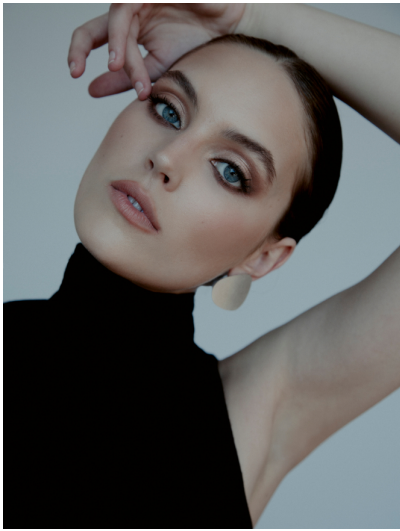

JASMINE JULIEN

HEIGHT 5' 10" (178CM) BUST 32A WAIST 25" (63.5CM) HIPS 34" (86.5CM) DRESS 2US (32EUR) SHOES 9½US HAIR BROWN
EYES BLUE

JASMINE JULIEN

HEIGHT 5' 10" (178CM) BUST 32A WAIST 25" (63.5CM) HIPS 34" (86.5CM) DRESS 2US (32EUR) SHOES 9½US HAIR BROWN EYES BLUE