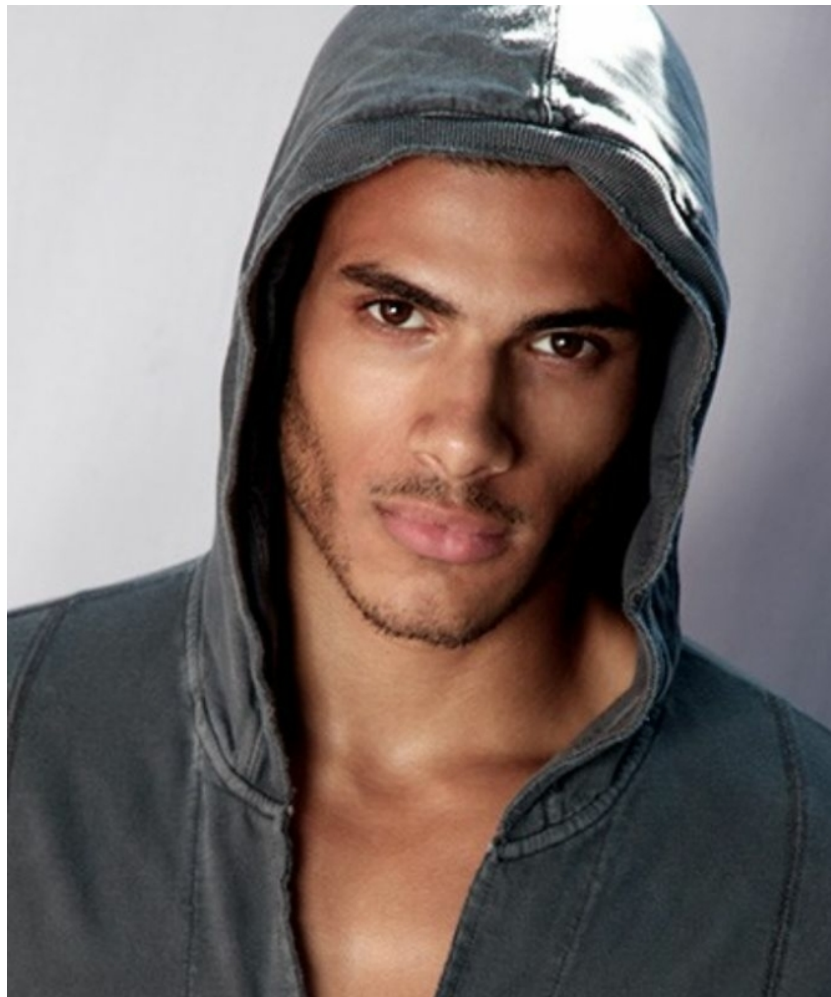

MICHAEL MALINARIC

HEIGHT 6' 2" (188.5CM) COLLAR 16" SUIT 40" (101.5CM) WAIST 32" (81CM) SLEEVE 34" (86.5CM) INSEAM 34" SHOES 12US HAIR BLACK EYES BROWN