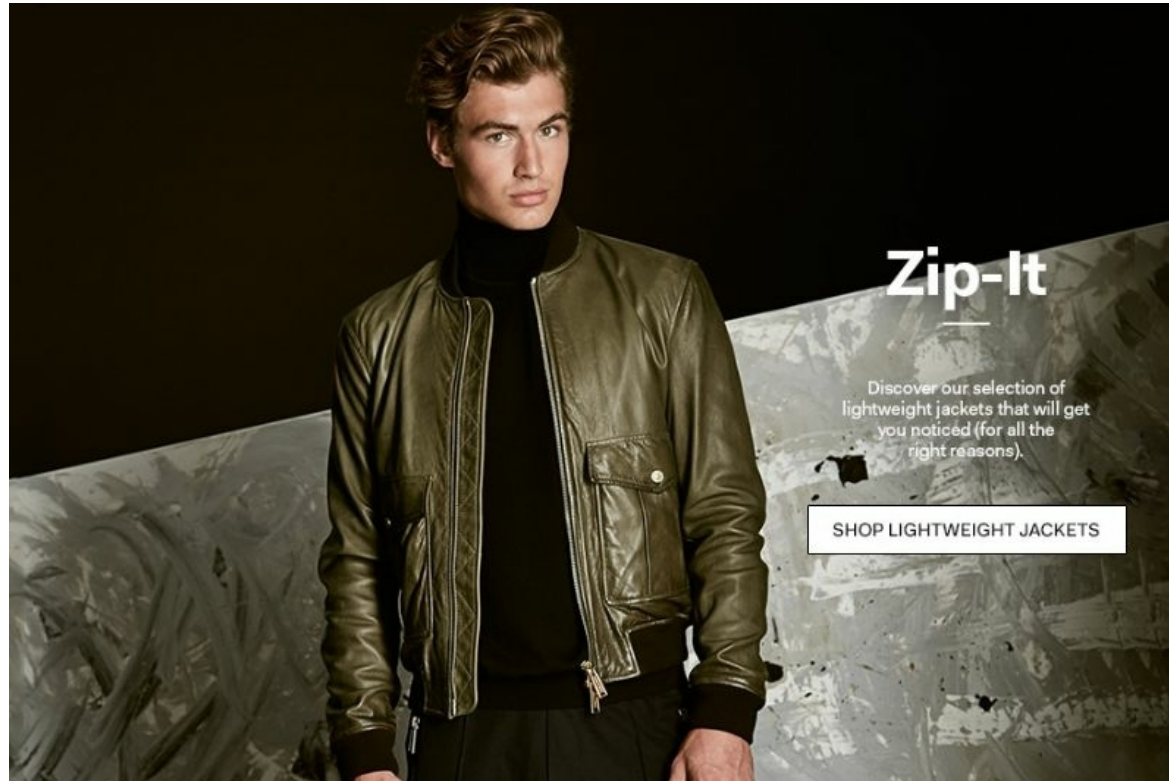

REUBEN COHEN

HEIGHT 6' 2" (188CM) COLLAR 15" SUIT 40" (101.5CM) WAIST 32" (81CM) SLEEVE 32" (81CM) INSEAM 32" SHOES 11 US HAIR BROWN EYES BROWN