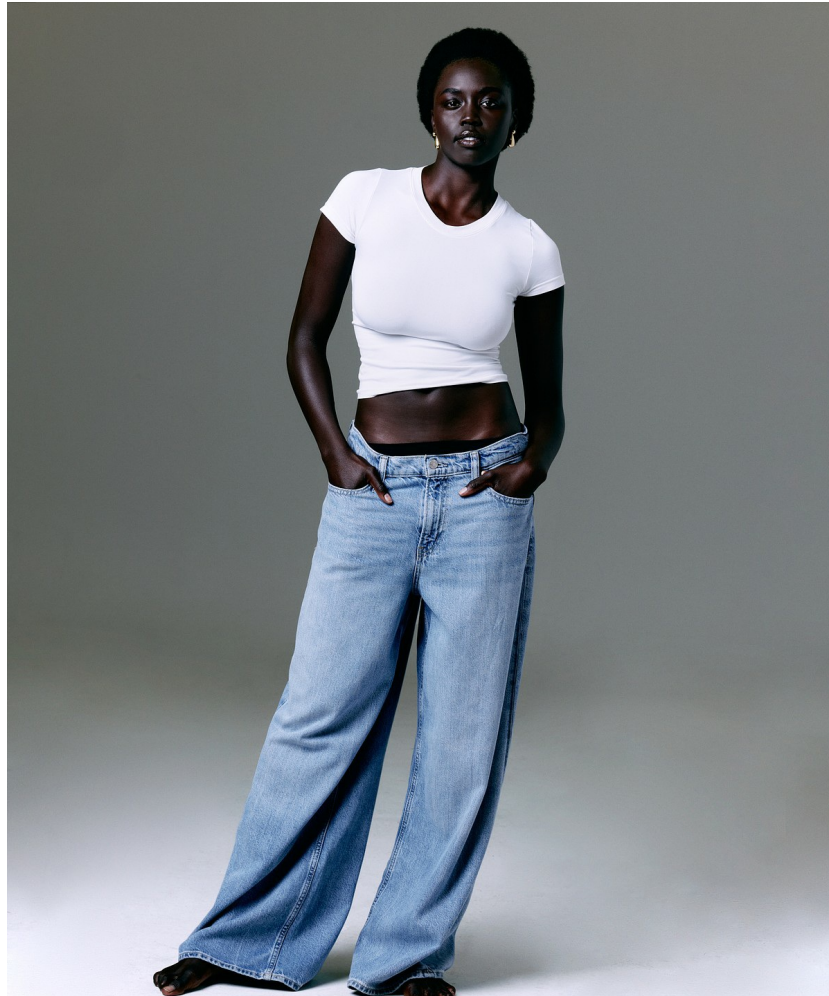

CHUDEAR OYUAL

HEIGHT 5' 9" (175.5CM) BUST 32B WAIST 25" (64CM) HIPS 36" (91CM) DRESS 2US (32EUR) SHOES 8US HAIR BLACK EYES BROWN

CHUDEAR OYUAL

HEIGHT 5' 9" (175.5CM) BUST 32B WAIST 25" (64CM) HIPS 36" (91CM) DRESS 2US (32EUR) SHOES 8US HAIR BLACK EYES BROWN