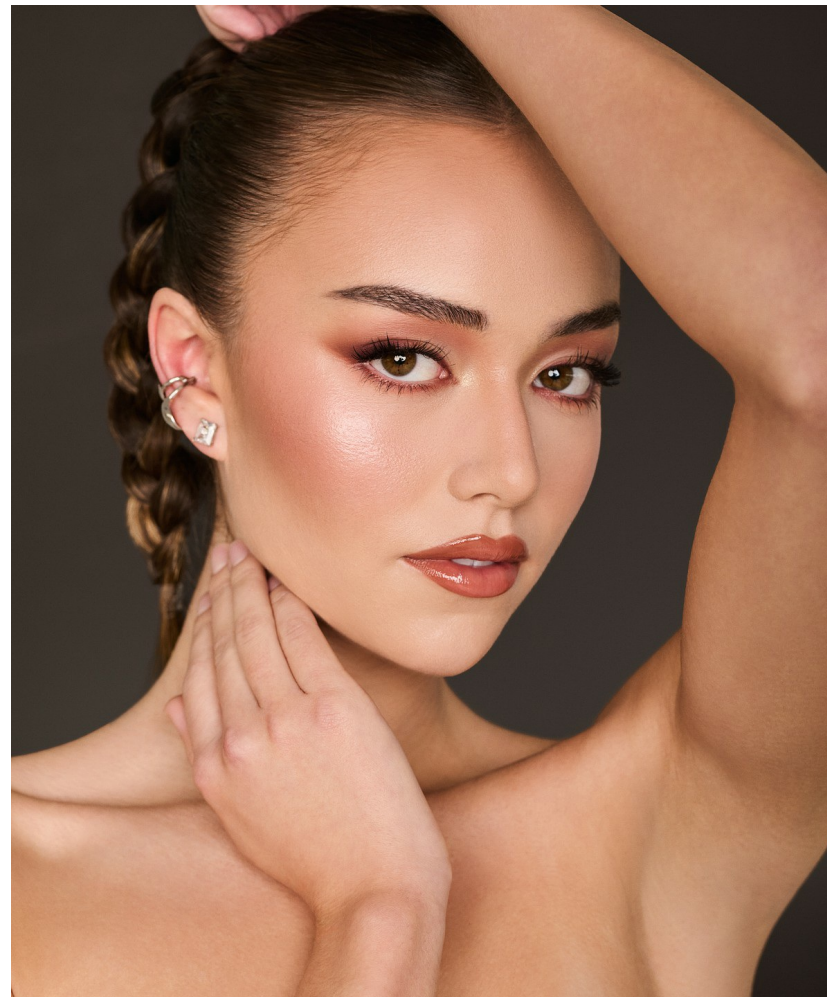

ISABEL GRANT

HEIGHT 5' 8" (173CM) BUST 32A WAIST 24" (61CM) HIPS 34" (86.5CM) DRESS 0-2US (30-32EUR) SHOES 9US HAIR BROWN EYES BROWN

ISABEL GRANT

HEIGHT 5' 8" (173CM) BUST 32A WAIST 24" (61CM) HIPS 34" (86.5CM) DRESS 0-2US (30-32EUR) SHOES 9US HAIR BROWN EYES BROWN